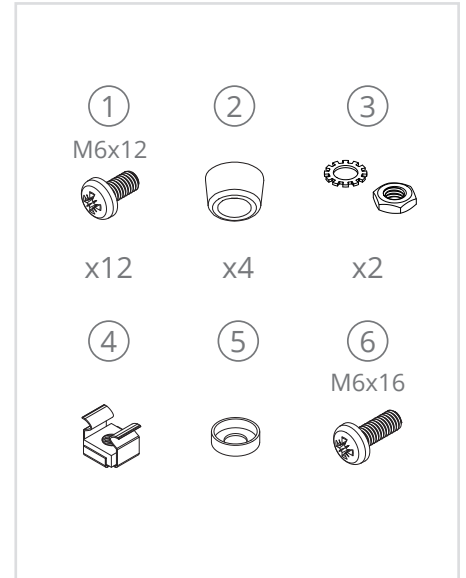

INSTALLATION MANUAL

TPR300A SERIES

PARTS

ACCESSORIES

STEP 1

STEP 2

STEP 3

STEP 4

STEP 5